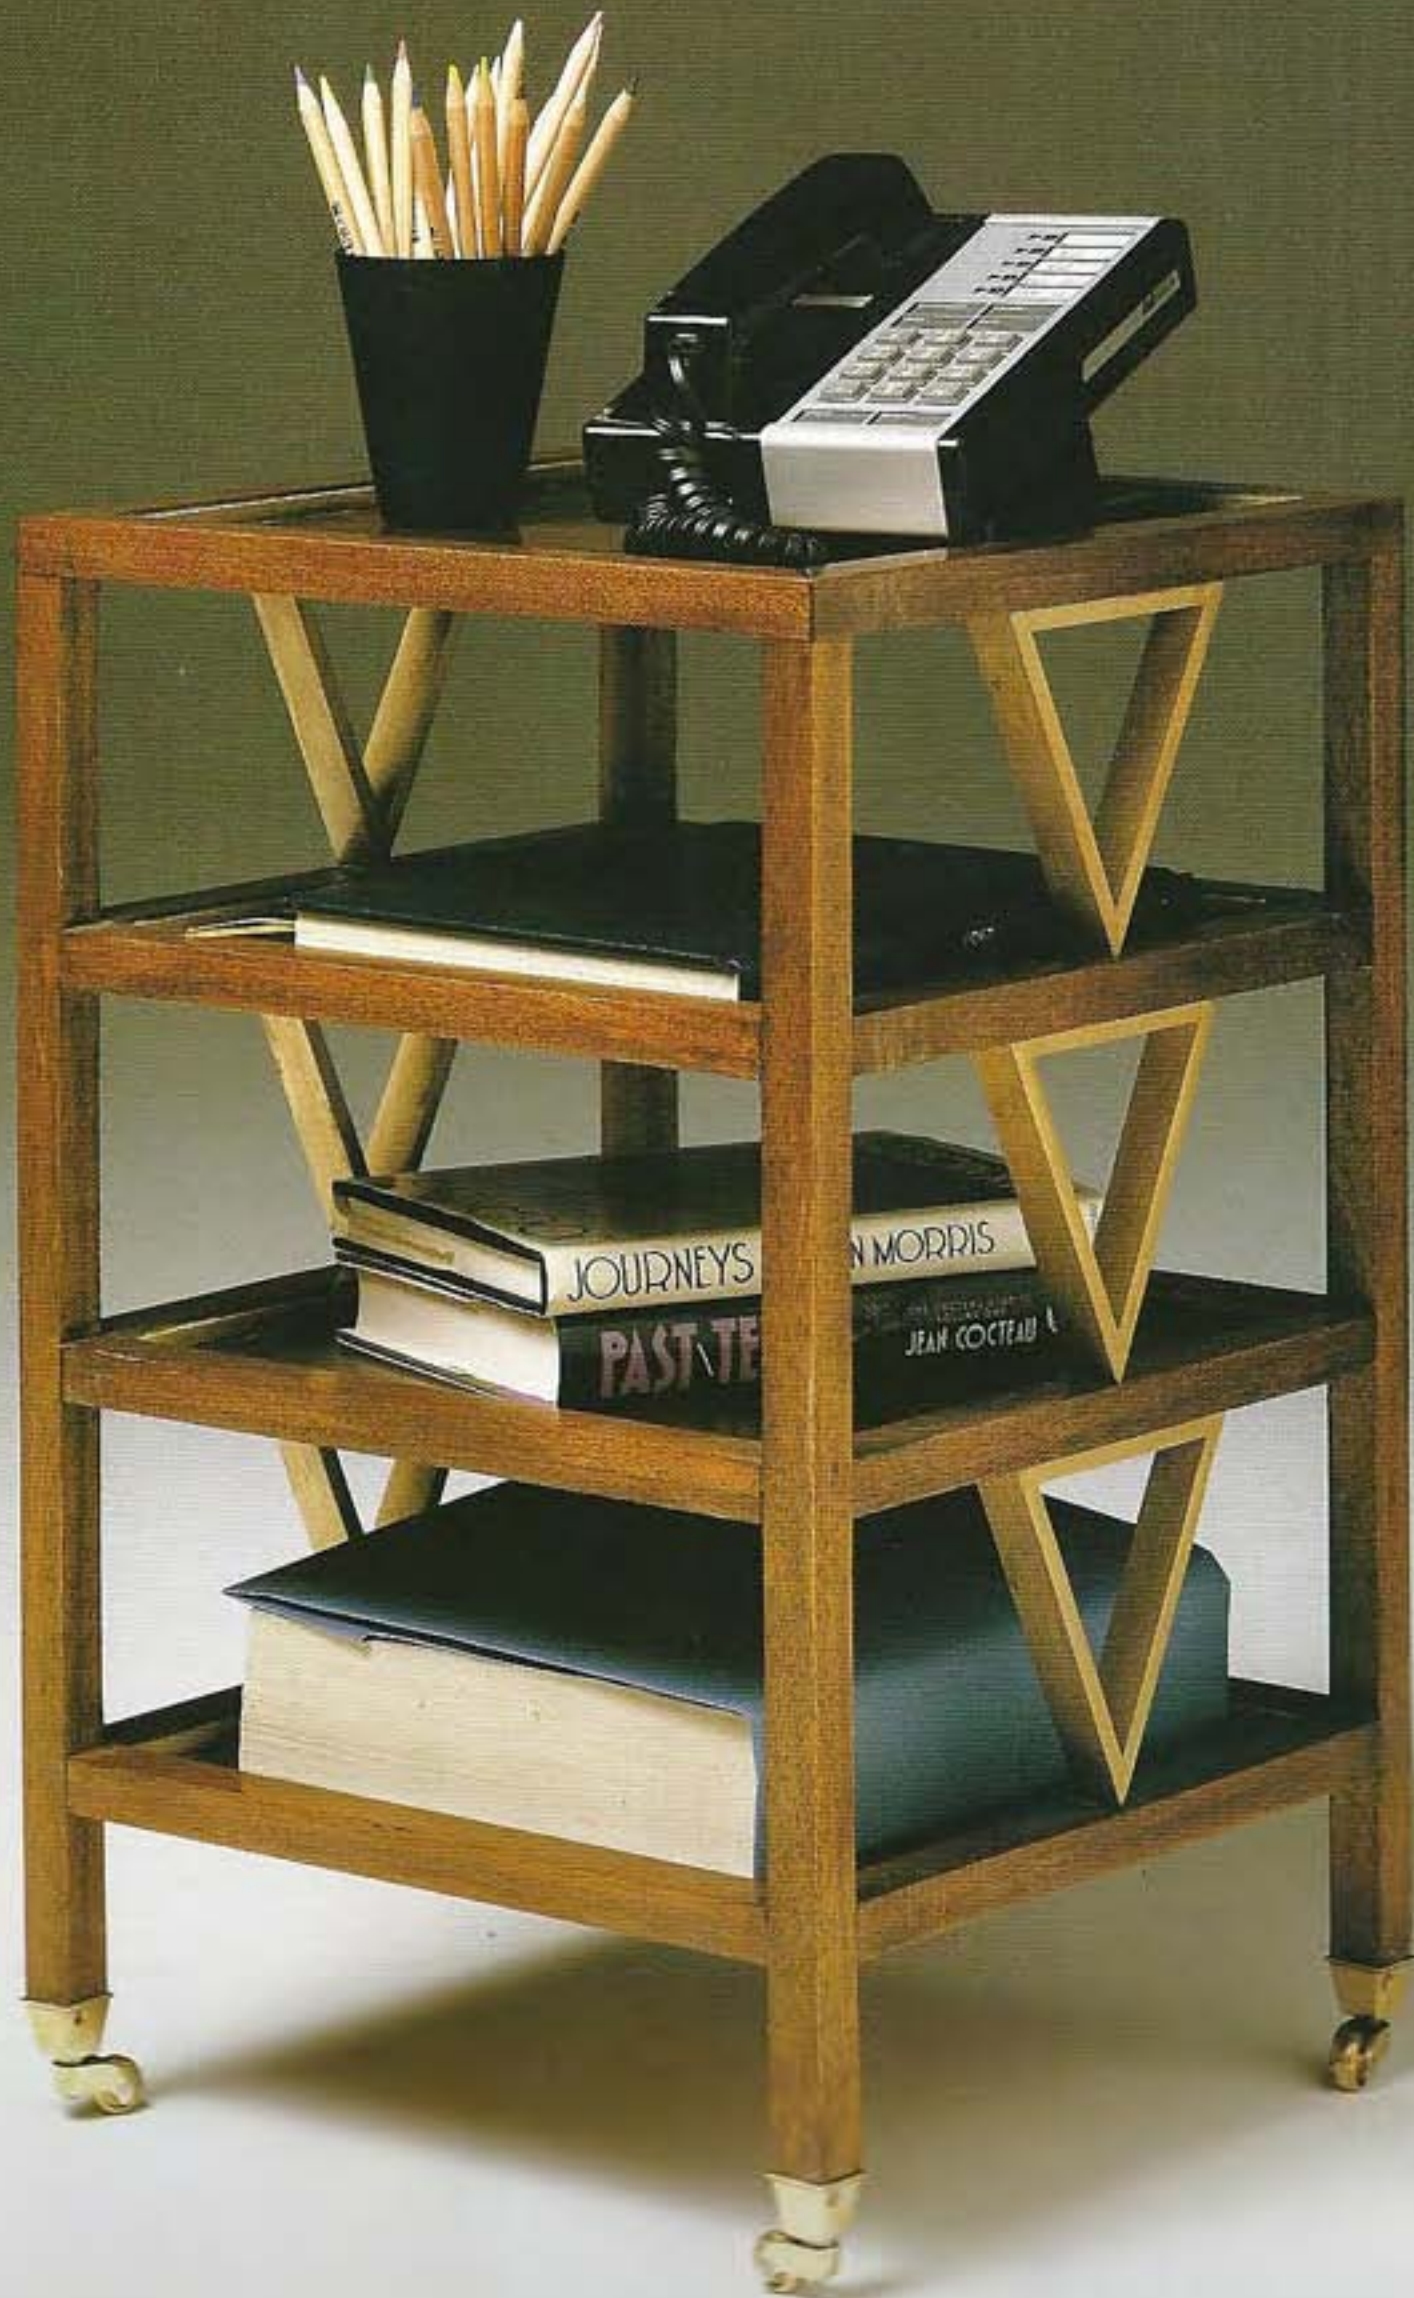

# Furniture DESIGN

*For the '90s*

**PRODUCT**  
IENA TELEPHONE TABLE  
**DESIGNER**  
MATTHEW SMYTH  
**FIRM**  
LUTEN CLAREY STERN  
**DESCRIPTION**  
SOLID CHERRY ON  
CASTERS  
**PHOTO**  
JOHN BIGELOW TAYLOR