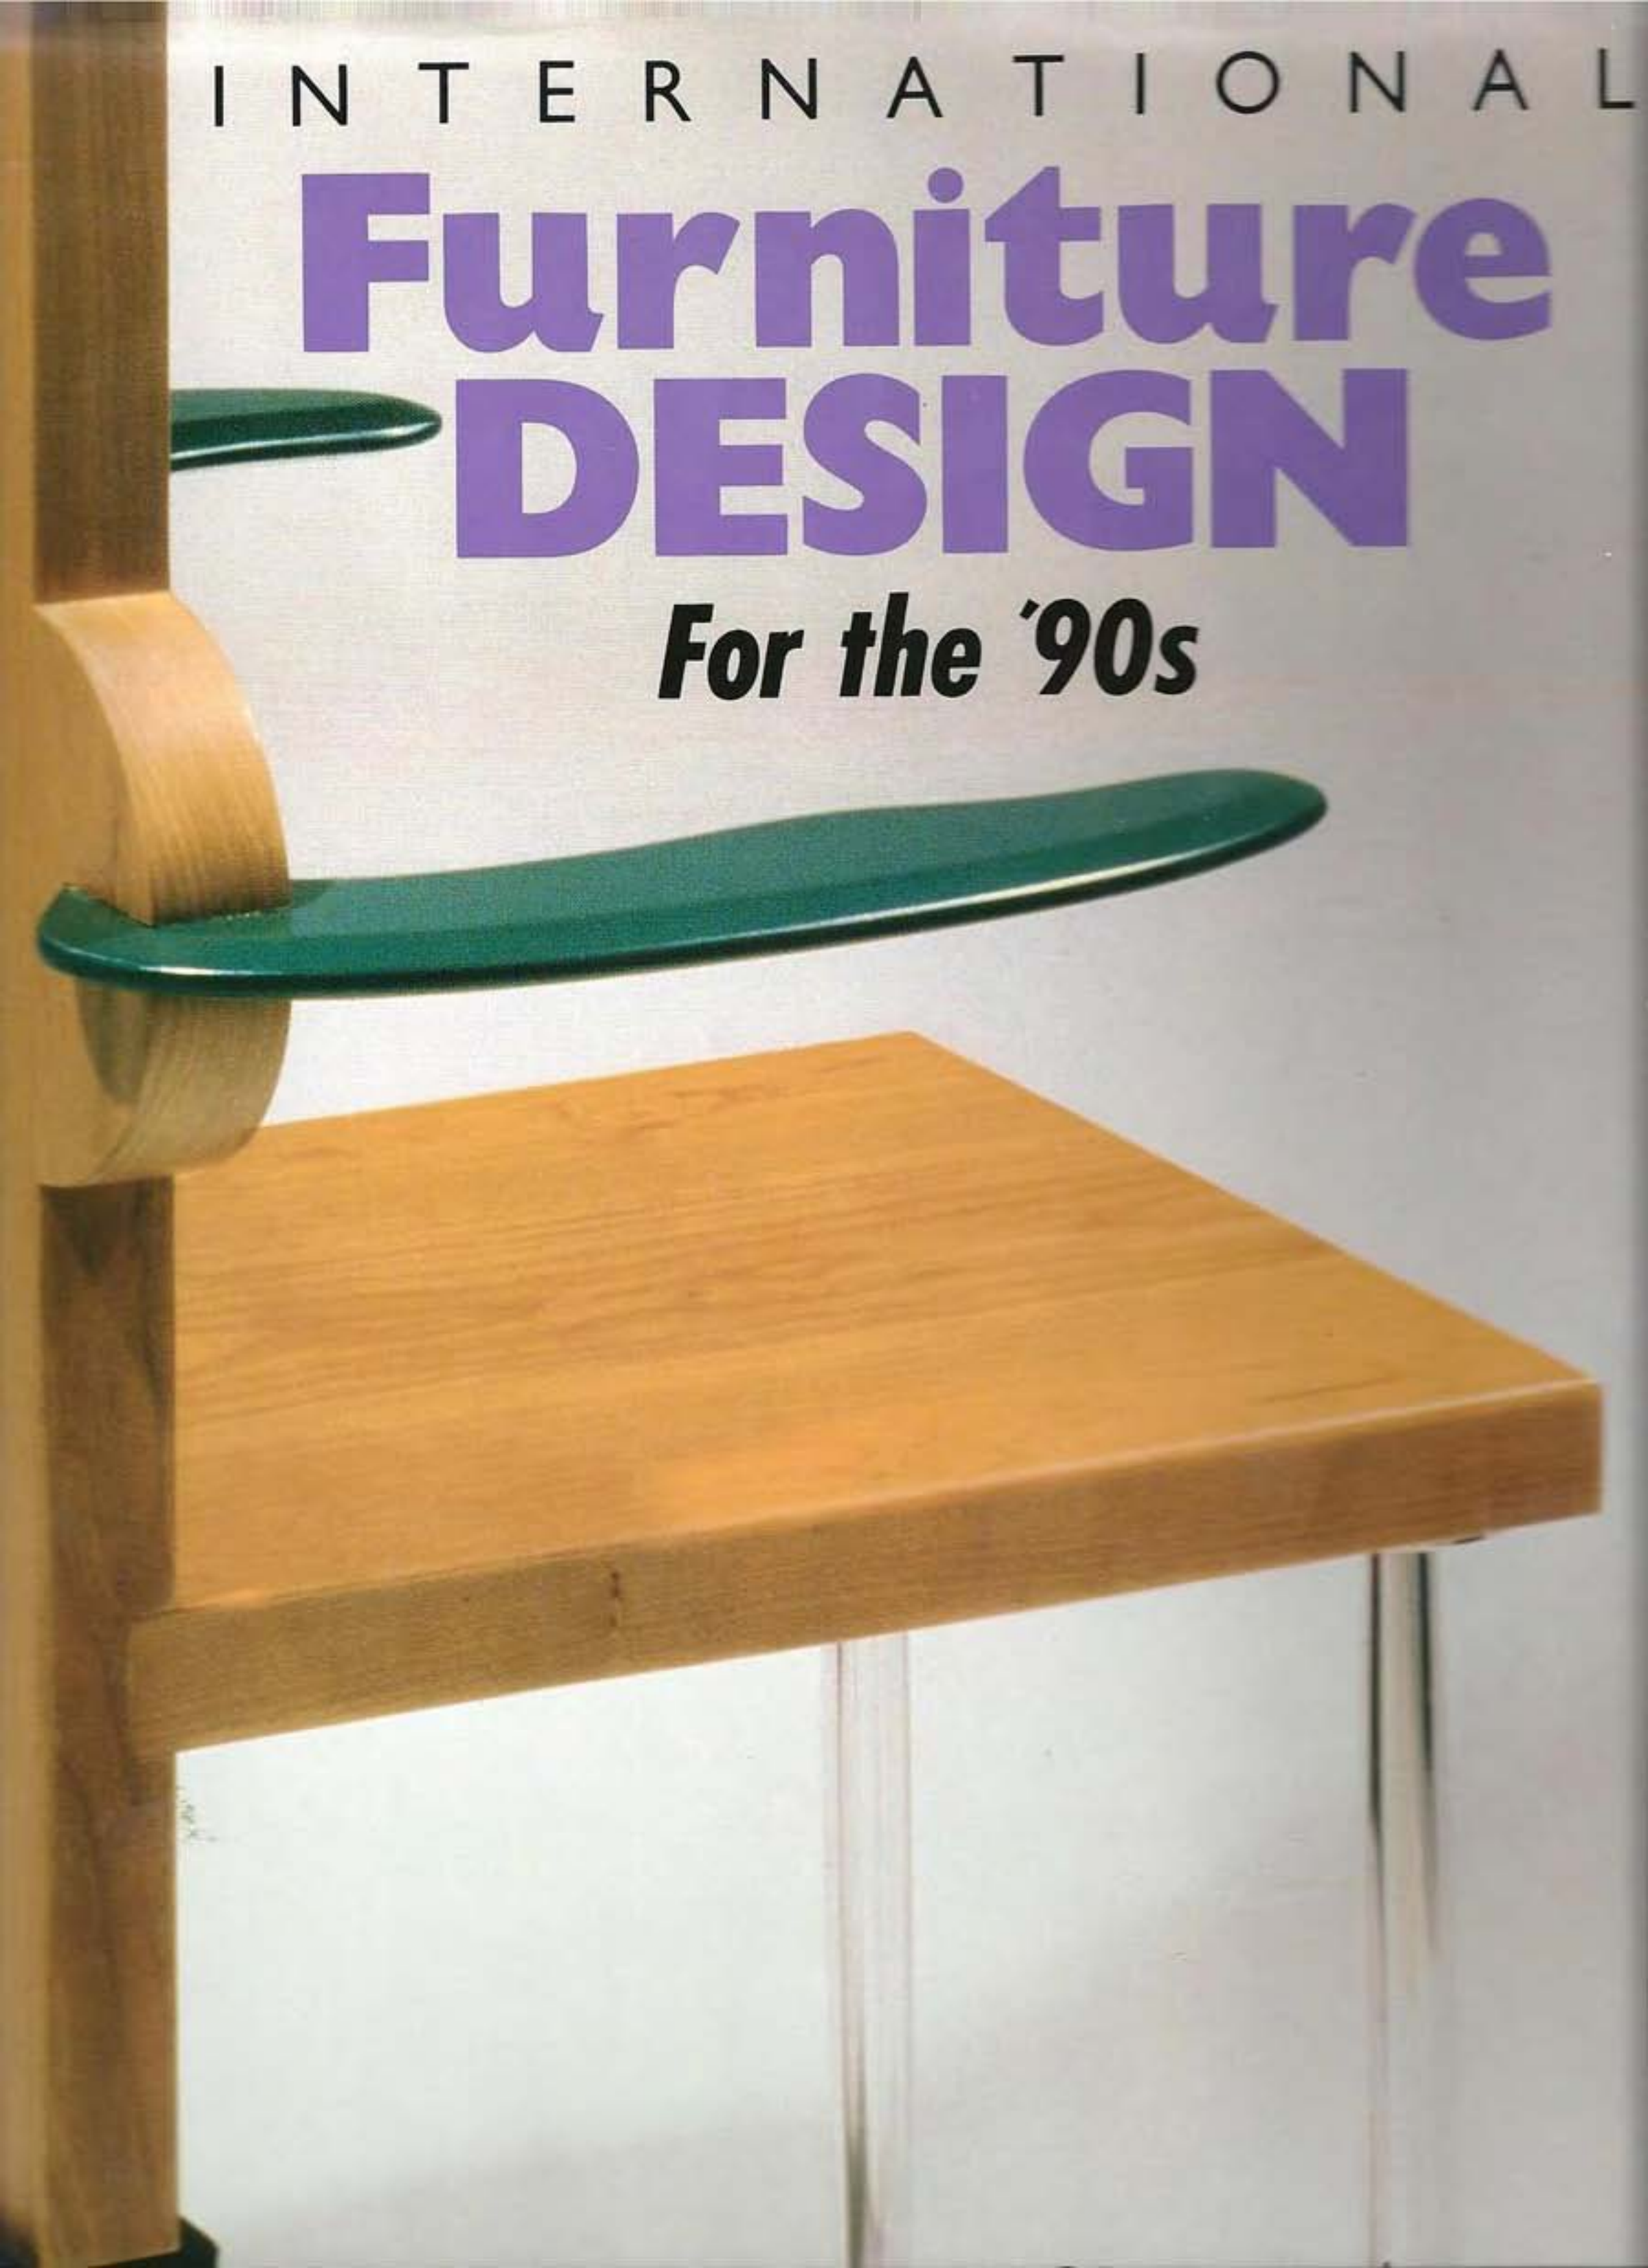

# Furniture DESIGN

*For the '90s*

**PRODUCT**  
IENA TELEPHONE TABLE  
**DESIGNER**  
MATTHEW SMYTH  
**FIRM**  
LUTEN CLAREY STERN  
**DESCRIPTION**  
SOLID CHERRY ON  
CASTERS  
**PHOTO**  
JOHN BIGELOW TAYLOR